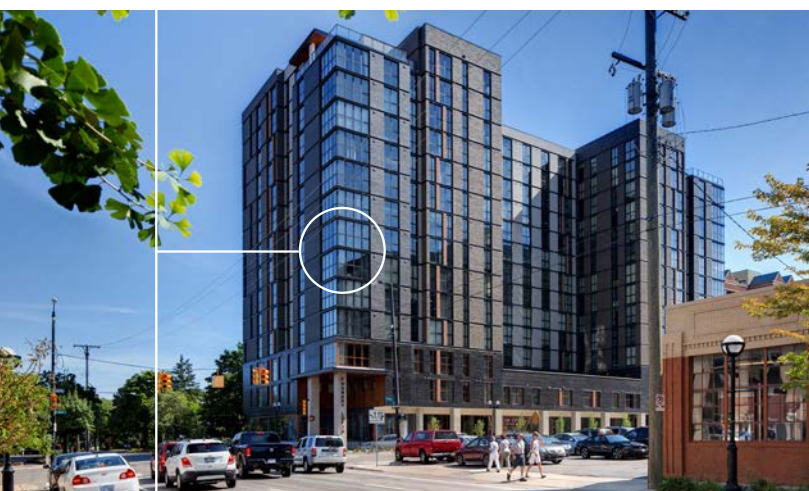

### THE EMPIRE

{ PITTSBURGH, PENNSYLVANIA }

18-story student housing high rise :: 326 units :: 717 beds :: 1.19 acres  
373 units / acre :: 11,500 sq ft of amenities :: 9,500 sq ft of retail

**2 319 BRAGG**

AUBURN, ALABAMA  
BEST IN AMERICAN LIVING AWARD WINNER

3-story Eurban®  
86 units  
299 beds  
15 units/acre  
Resort-Style Luxury Pool, Water Volleyball,  
Cabanas, Sand Volleyball, Putting Green, Dog  
Park, Study Lounge with Individual Study Rooms